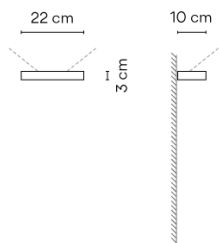

Set

7759

Design By Xuclà

Set, designed by Xuclà, is a play of lights, shadows and lighting and volumetric effects. Movable parts that generate and reflect light on the walls, while also acting as a decorative element. The Set collection transforms into a surface wall lamp. Whether positioned on the wall of a small room or a large hotel or office entrance hall, it plays an excellent lighting and decorative purpose.

VIBIA

Model Sheet

Finish	 93 White RAL 9003
	 59 Mink Pantone 407C
LED temperature color	2700 K / 3000 K / 4000 K
Dimming	0-10V
Installation type	Surface Canopy

Materials	Body: Aluminum Diffuser: Borosilicate glass Lid: Polycarbonate
------------------	--

Light source 1 x LED 9W 350mA

LED CRI>80 1041 lm 116
2700 K / 3000 K / 4000 K

Driver Constant Current 350 100~240
V V 50-60 Hz HZ

Remarks Big

Application Wall Lamps

Packaging 1 Box
0.275 m x 0.145 m x 0.065 m
Gross weight 0.75
Net weight 0.6
Vol. 0.0025